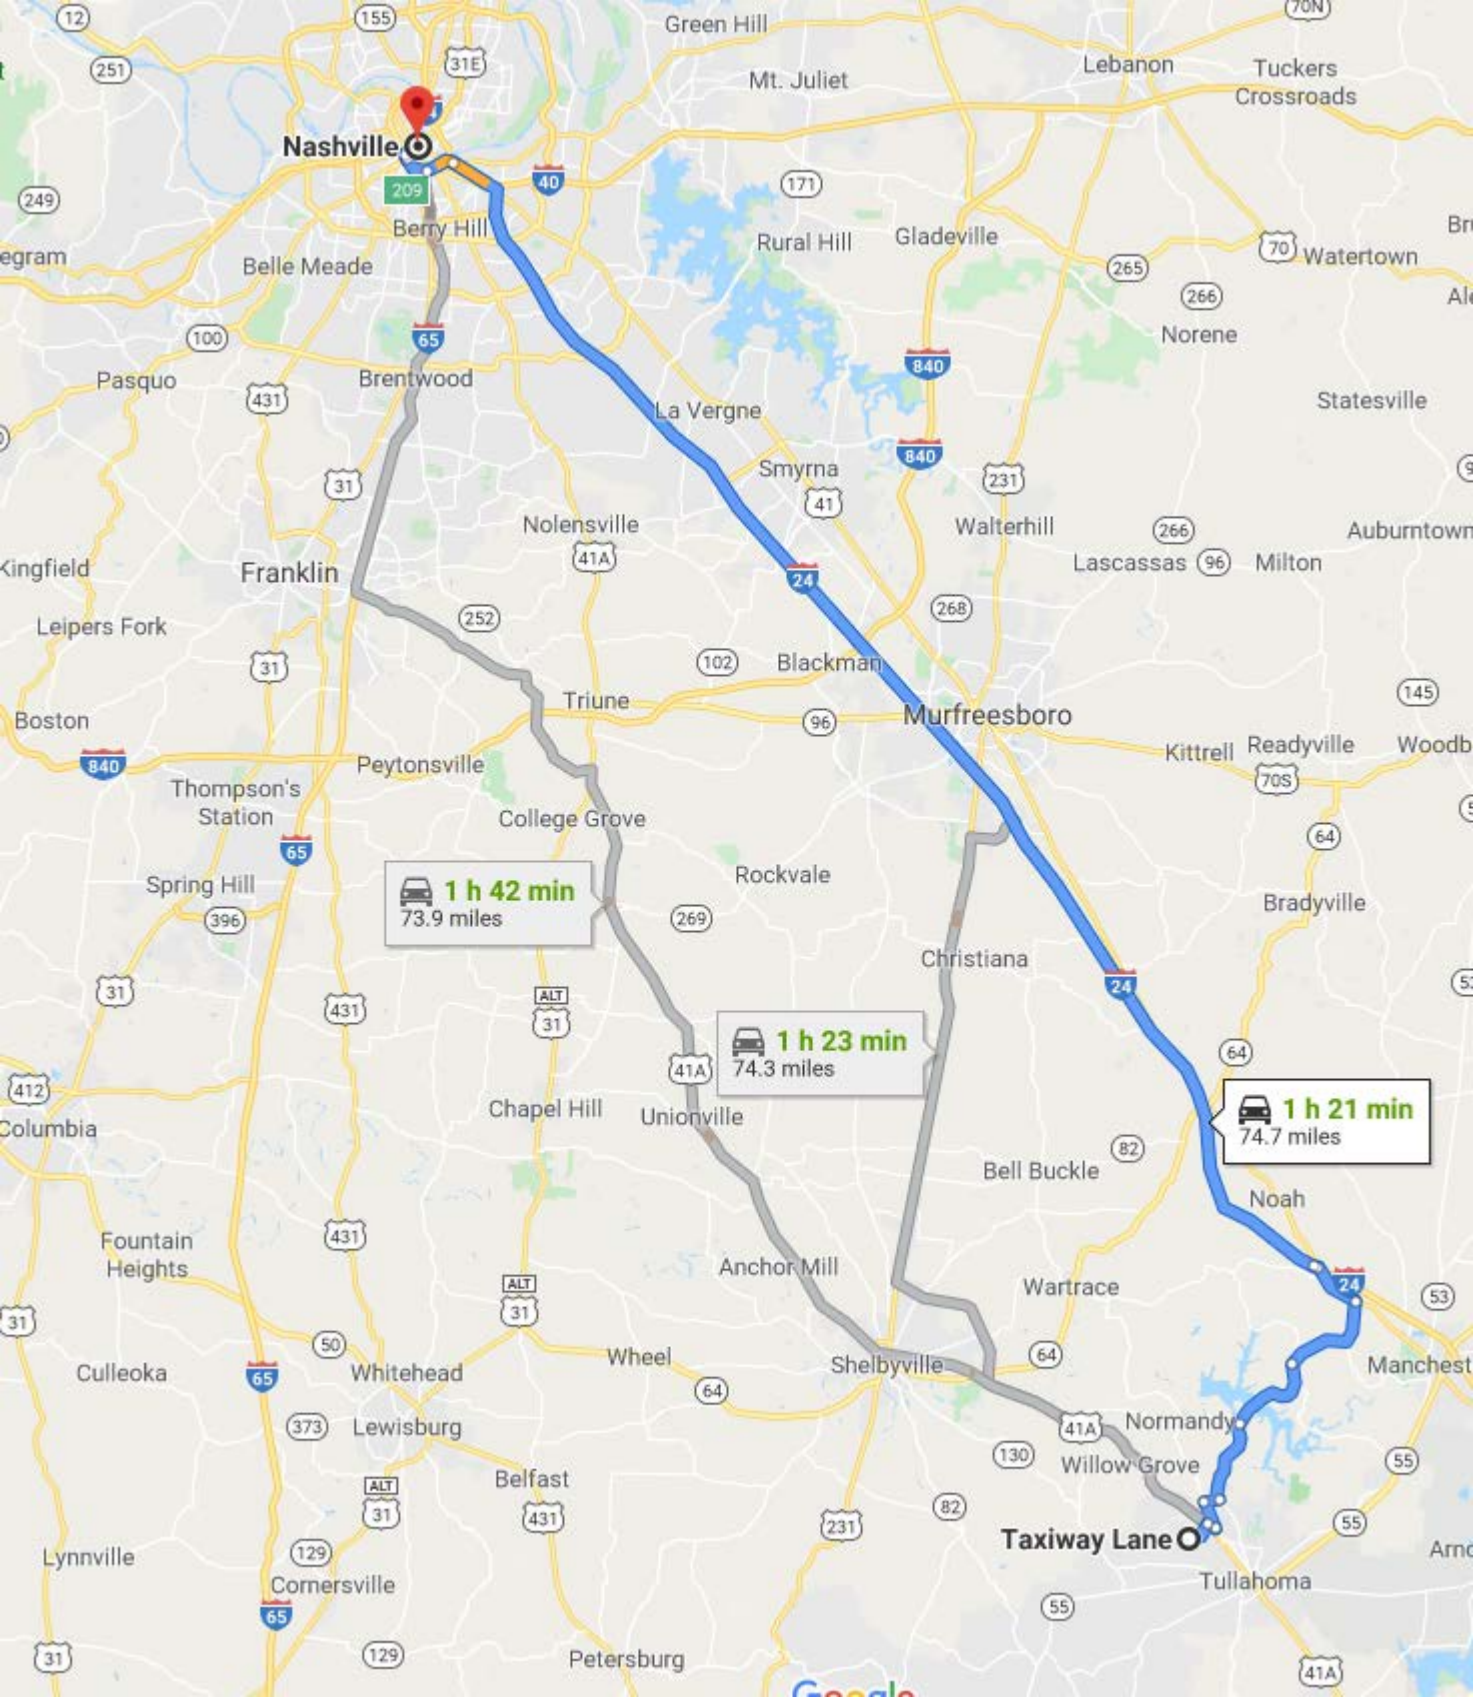

Tennessee Location
Tullahoma Business Air Park
Coffee County, TN

Radius Map
Tullahoma Business Air Park
Coffee County, TN

Taxway Lane

Huntsville

Belfast

Petersburg

Lynchburg

Mulberry

Fayetteville

Kelso

Flintville

Elora

Plevna

New Market

Meridianville

Brownsboro

Estill Springs

Tullahoma

Willow Grove

Normandy

Manchester

Hillsboro

Arnold AFB

Lewisburg

Big Cove

Owens

Taxiway Lane

Map labels include: Noah, Summitville, Viola, Irving College, Lees Sta, Wartrace, Manchester, Winton Town, Beersheba Springs, Pailo, Normandy, Willow Grove, Hillsboro, Arnold AFB, Altamont, Gruetli-Laager, Palmer, Tullahoma, Pelham, Coalmont, Dunlap, Lynchburg, Estill Springs, Alto, Tracy City, Griffith Creek, Winchester Springs, Decherd, Sewanee, Whitwell, Prentice Cooper State Forest, Walden, Winchester, Cowan, Monteeagle, Jasper, Red Bank, Belvidere, Sherwood, Kimball, South Pittsburg, Whiteside, Lookout Mountain, Elora, Huntland, Orme, Bridgeport, Bryant, Trenton, Estillfork, Hytop, Bass, Allison, Stevenson, Higdon, Princeton, Skyline, Fabius, Flat Rock, Rising Fawn, Hollytree, Fackler, Amos Mill, Trenton, Hollywood, Ider, and LaFayette.