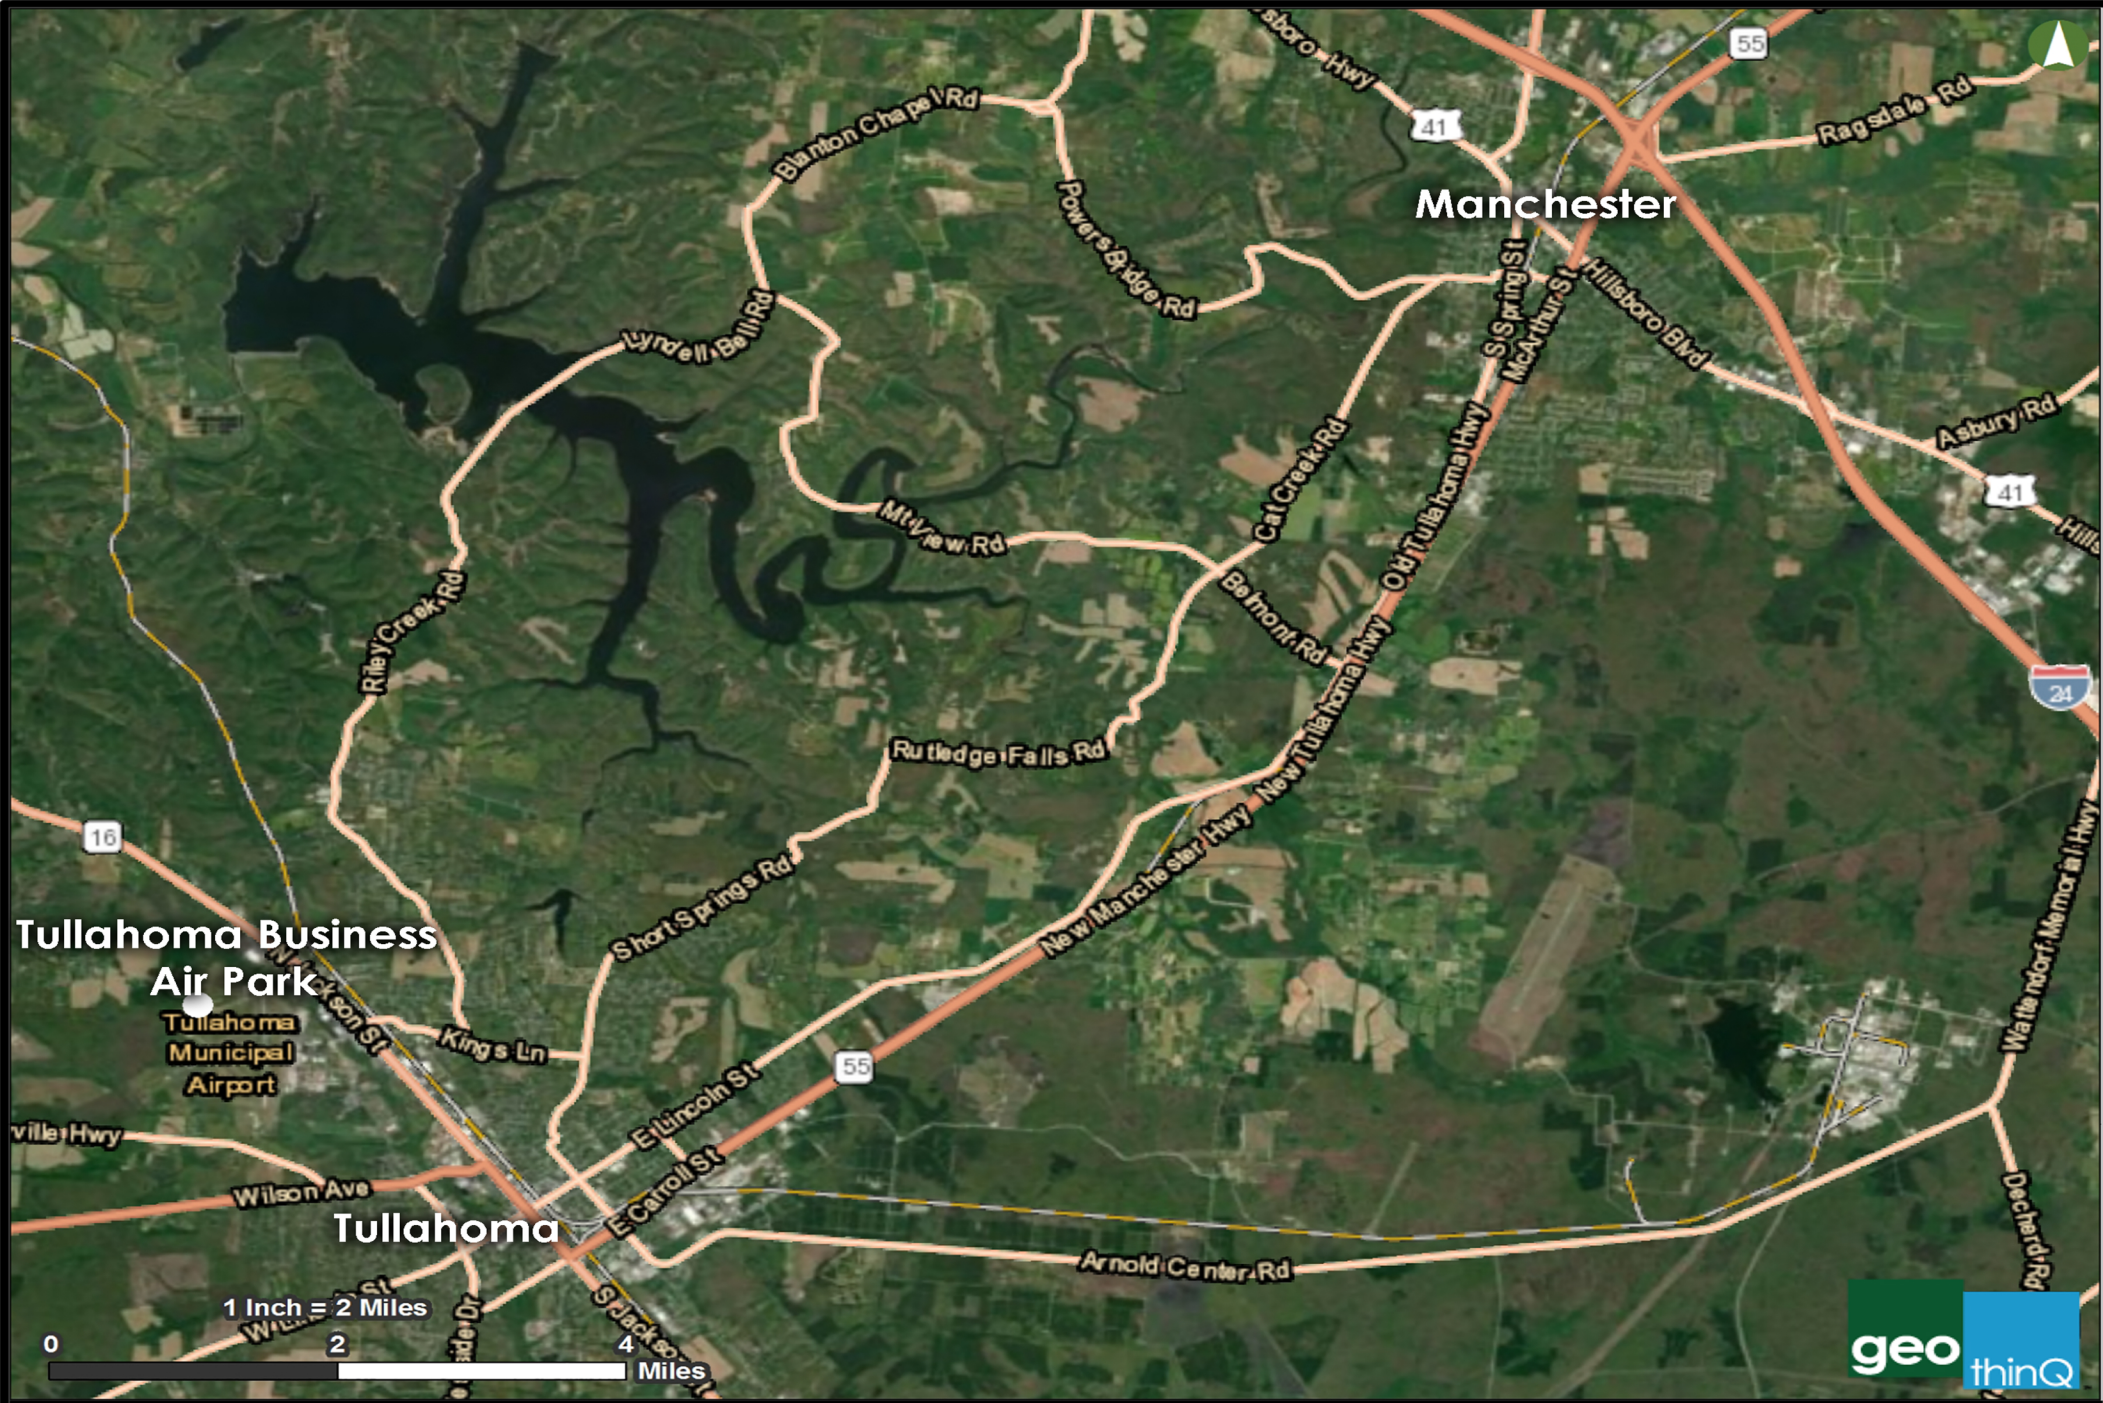

Tennessee Location
Tullahoma Business Air Park
Coffee County, TN

Radius Map
Tullahoma Business Air Park
Coffee County, TN

Taxway Lane

Huntsville

Belfast

Petersburg

Lynchburg

Mulberry

Fayetteville

Kelso

Flintville

Elora

Plevna

New Market

Meridianville

Brownsboro

Estill Springs

Tullahoma

Willow Grove

Normandy

Manchester

Hillsboro

Arnold AFB

Lewisburg

Big Cove

Owens

Taxiway Lane

Map labels include: Noah, Summitville, Viola, Irving College, Lees Sta, Wartrace, Manchester, Winton Town, Beersheba Springs, Pailo, Normandy, Willow Grove, Hillsboro, Arnold AFB, Altamont, Gruetli-Laager, Palmer, Tullahoma, Pelham, Coalmont, Dunlap, Lynchburg, Estill Springs, Alto, Tracy City, Griffith Creek, Winchester Springs, Decherd, Sewanee, Whitwell, Prentice Cooper State Forest, Walden, Winchester, Cowan, Monteeagle, Jasper, Red Bank, Belvidere, Sherwood, Kimball, South Pittsburg, Whiteside, Lookout Mountain, Elora, Huntland, Orme, Bridgeport, Bryant, Trenton, Estillfork, Hytop, Bass, Allison, Stevenson, Higdon, Princeton, Skyline, Fabius, Flat Rock, Rising Fawn, Hollytree, Fackler, Amos Mill, Trenton, Hollywood, Ider, and LaFayette.