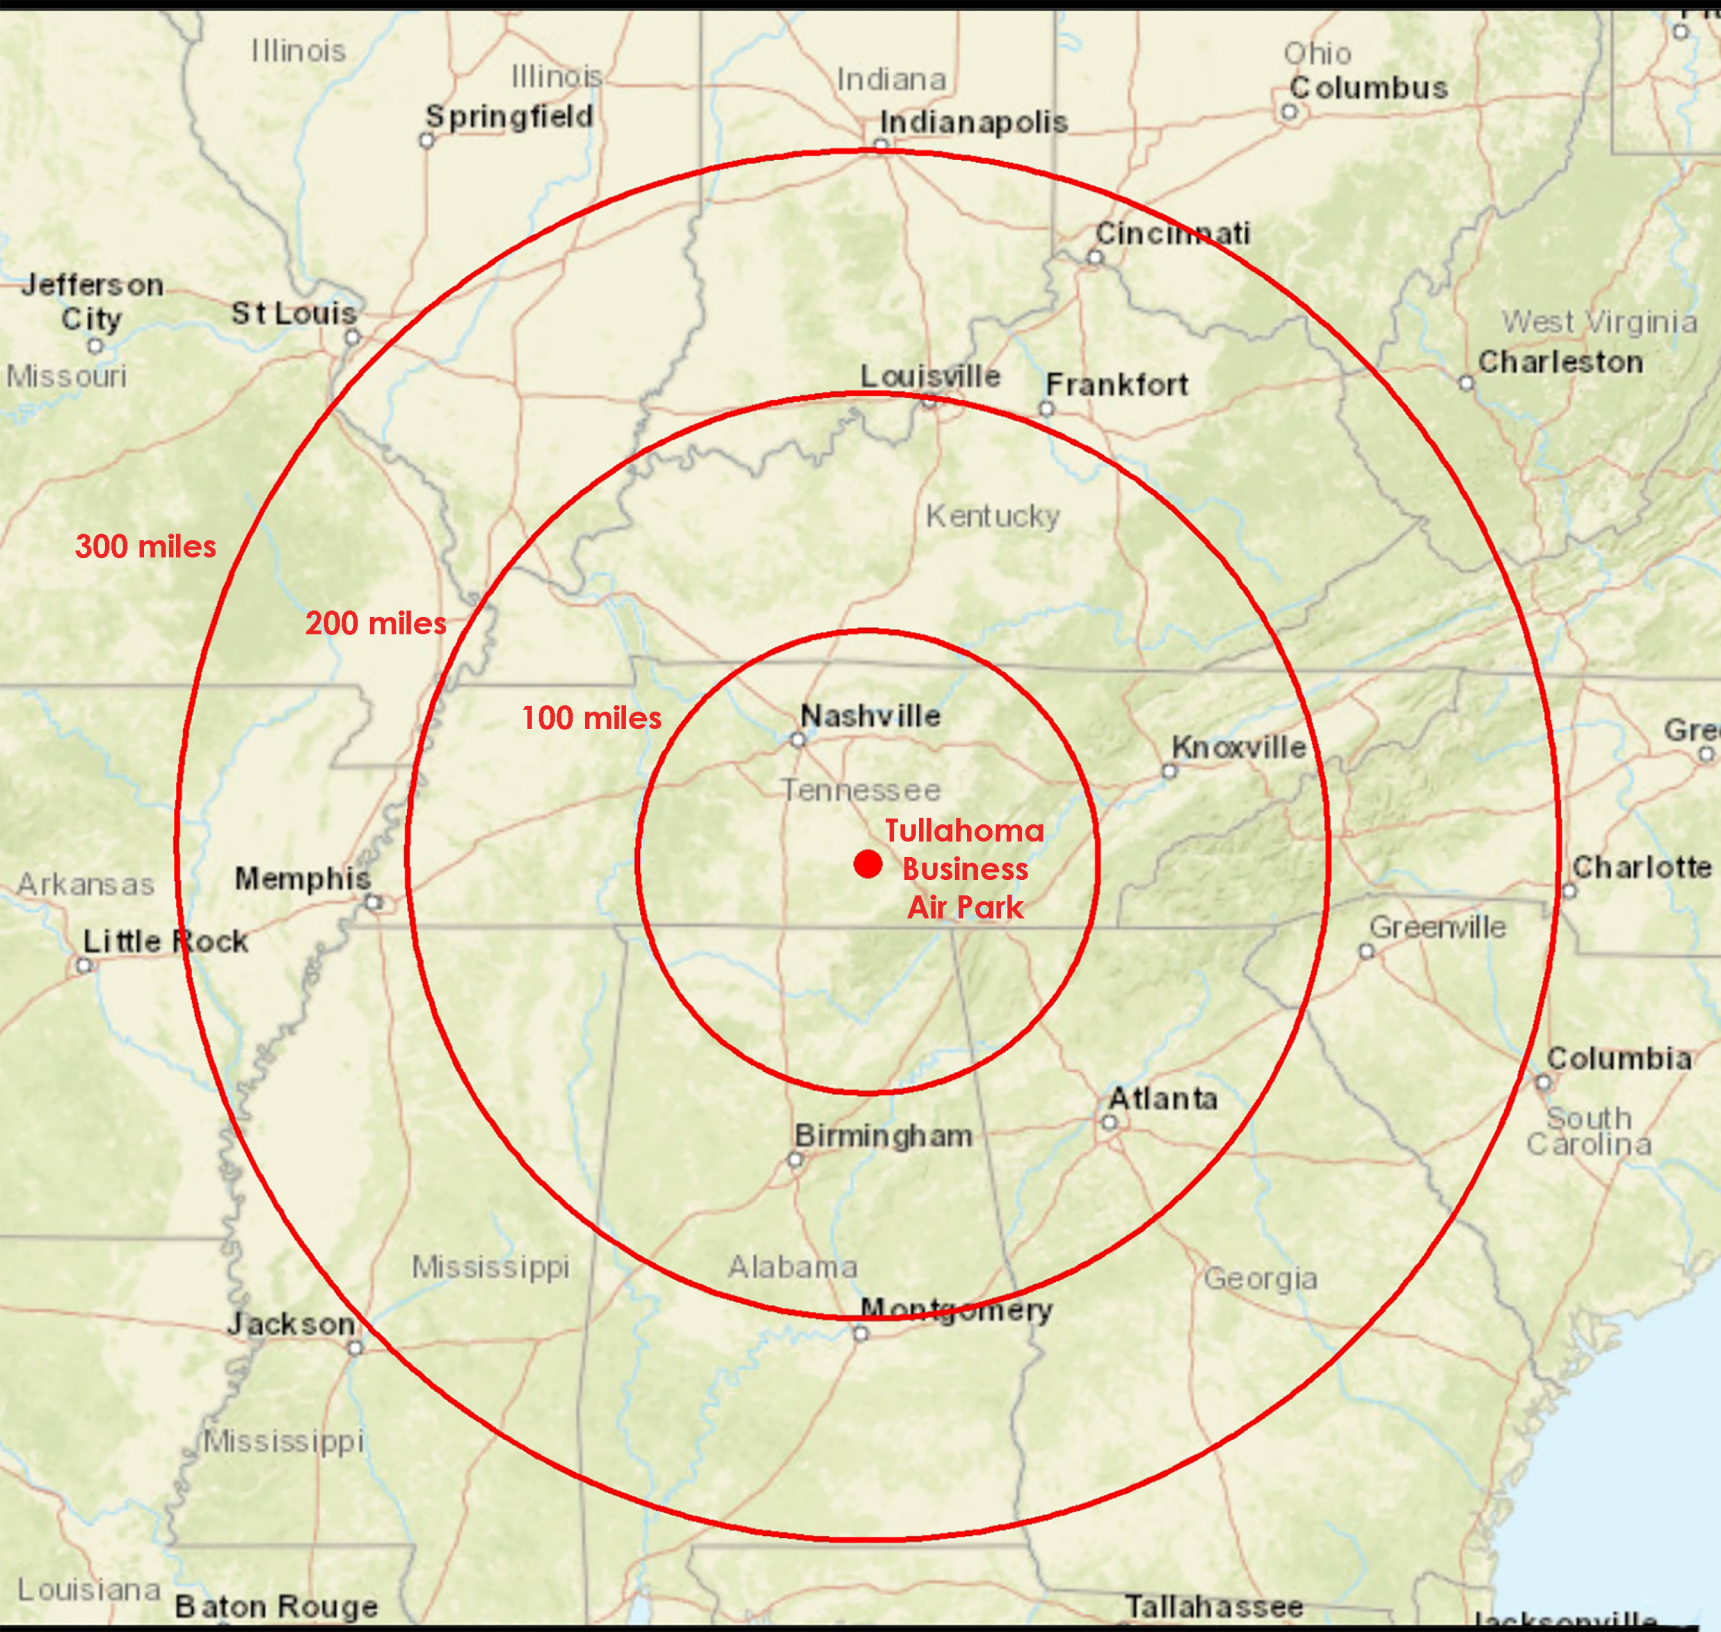

Tennessee Location
Tullahoma Business Air Park
Coffee County, TN

Radius Map
Tullahoma Business Air Park
Coffee County, TN

Taxway Lane

Huntsville

Belfast

Petersburg

Lynchburg

Mulberry

Fayetteville

Kelso

Flintville

Elora

Plevna

New Market

Meridianville

Brownsboro

Estill Springs

Tullahoma

Willow Grove

Normandy

Manchester

Hillsboro

Arnold AFB

Lewisburg

Big Cove

Owens

Taxiway Lane

Map labels include: Noah, Summitville, Viola, Irving College, Lees Sta, Wartrace, Manchester, Winton Town, Beersheba Springs, Pailo, Normandy, Willow Grove, Hillsboro, Arnold AFB, Altamont, Gruetli-Laager, Palmer, Tullahoma, Pelham, Coalmont, Dunlap, Lynchburg, Estill Springs, Alto, Tracy City, Griffith Creek, Winchester Springs, Decherd, Sewanee, Whitwell, Prentice Cooper State Forest, Walden, Winchester, Cowan, Monteeagle, Jasper, Red Bank, Belvidere, Sherwood, Kimball, South Pittsburg, Whiteside, Lookout Mountain, Elora, Huntland, Orme, Bridgeport, Bryant, Trenton, Estillfork, Hytop, Bass, Allison, Stevenson, Higdon, Princeton, Skyline, Fabius, Flat Rock, Rising Fawn, Hollytree, Fackler, Amos Mill, Trenton, Hollywood, Ider, and LaFayette.