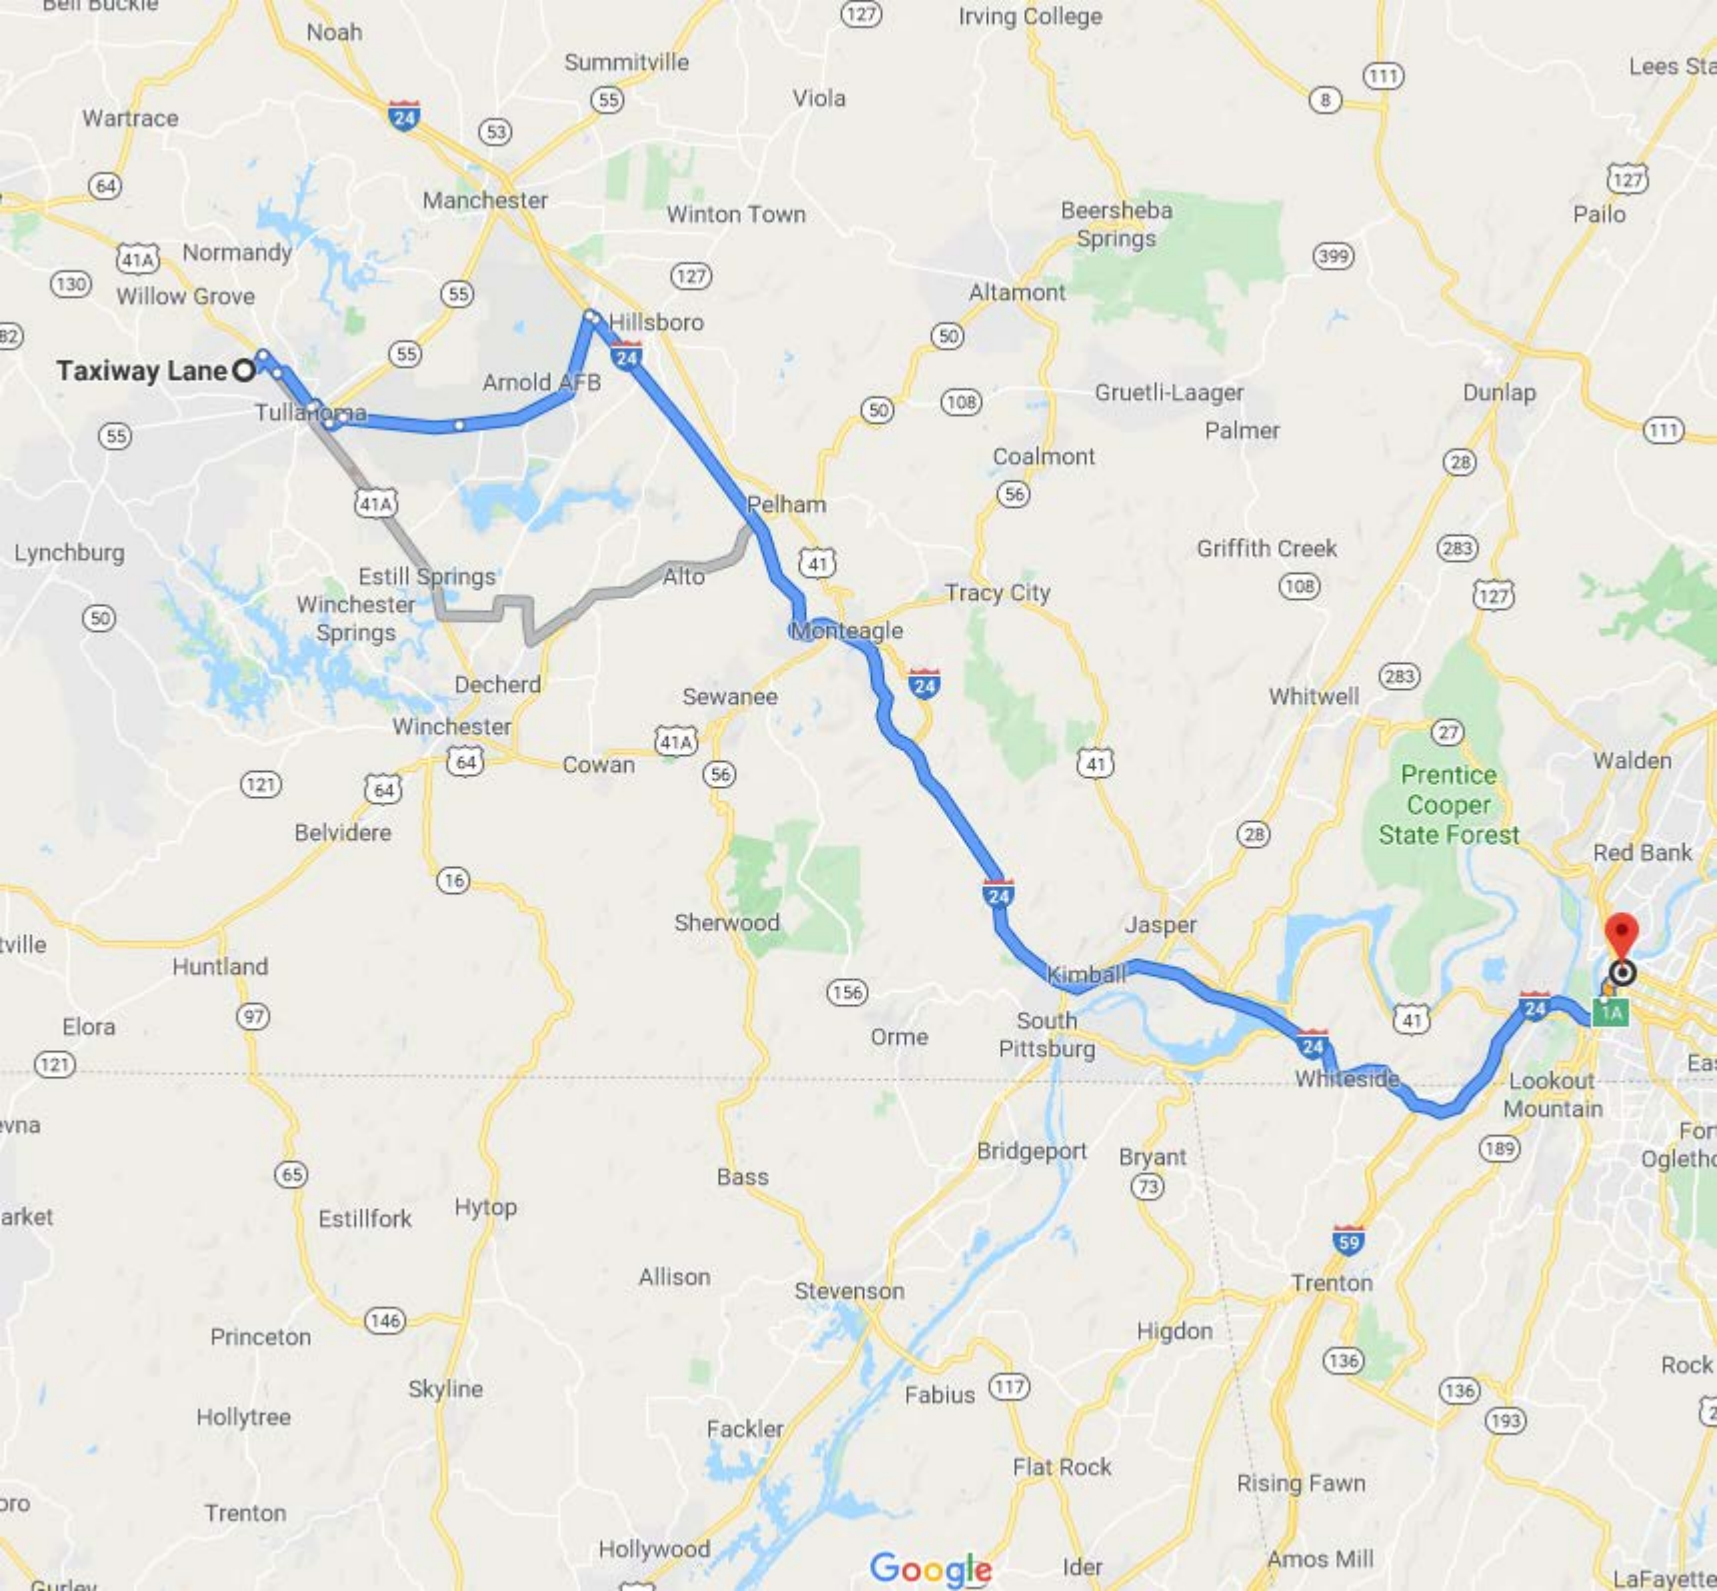

Fayetteville

Kelso

Flintville

Elora

Plevna

New Market

Meridianville

Brownsboro

Skyline

Estillfork

Hytop

Huntland

Belvidere

Decherd

Winchester

Winchester Springs

Estill Springs

Tullahoma

Willow Grove

Normandy

Manchester

Hillsboro

Arnold AFB

Lewisburg

Big Cove

Owens

Taxiway Lane

Map labels include: Noah, Summitville, Viola, Irving College, Lees Sta, Wartrace, Manchester, Winton Town, Beersheba Springs, Pailo, Normandy, Willow Grove, Hillsboro, Arnold AFB, Altamont, Gruetli-Laager, Palmer, Tullahoma, Pelham, Coalmont, Dunlap, Lynchburg, Estill Springs, Alto, Tracy City, Griffith Creek, Winchester Springs, Decherd, Sewanee, Whitwell, Prentice Cooper State Forest, Walden, Winchester, Cowan, Monteeagle, Jasper, Red Bank, Belvidere, Sherwood, Kimball, South Pittsburg, Whiteside, Lookout Mountain, Elora, Huntland, Orme, Bridgeport, Bryant, Trenton, Estillfork, Hytop, Bass, Allison, Stevenson, Higdon, Princeton, Skyline, Fabius, Flat Rock, Rising Fawn, Hollytree, Fackler, Amos Mill, Trenton, Hollywood, Ider, and LaFayette.