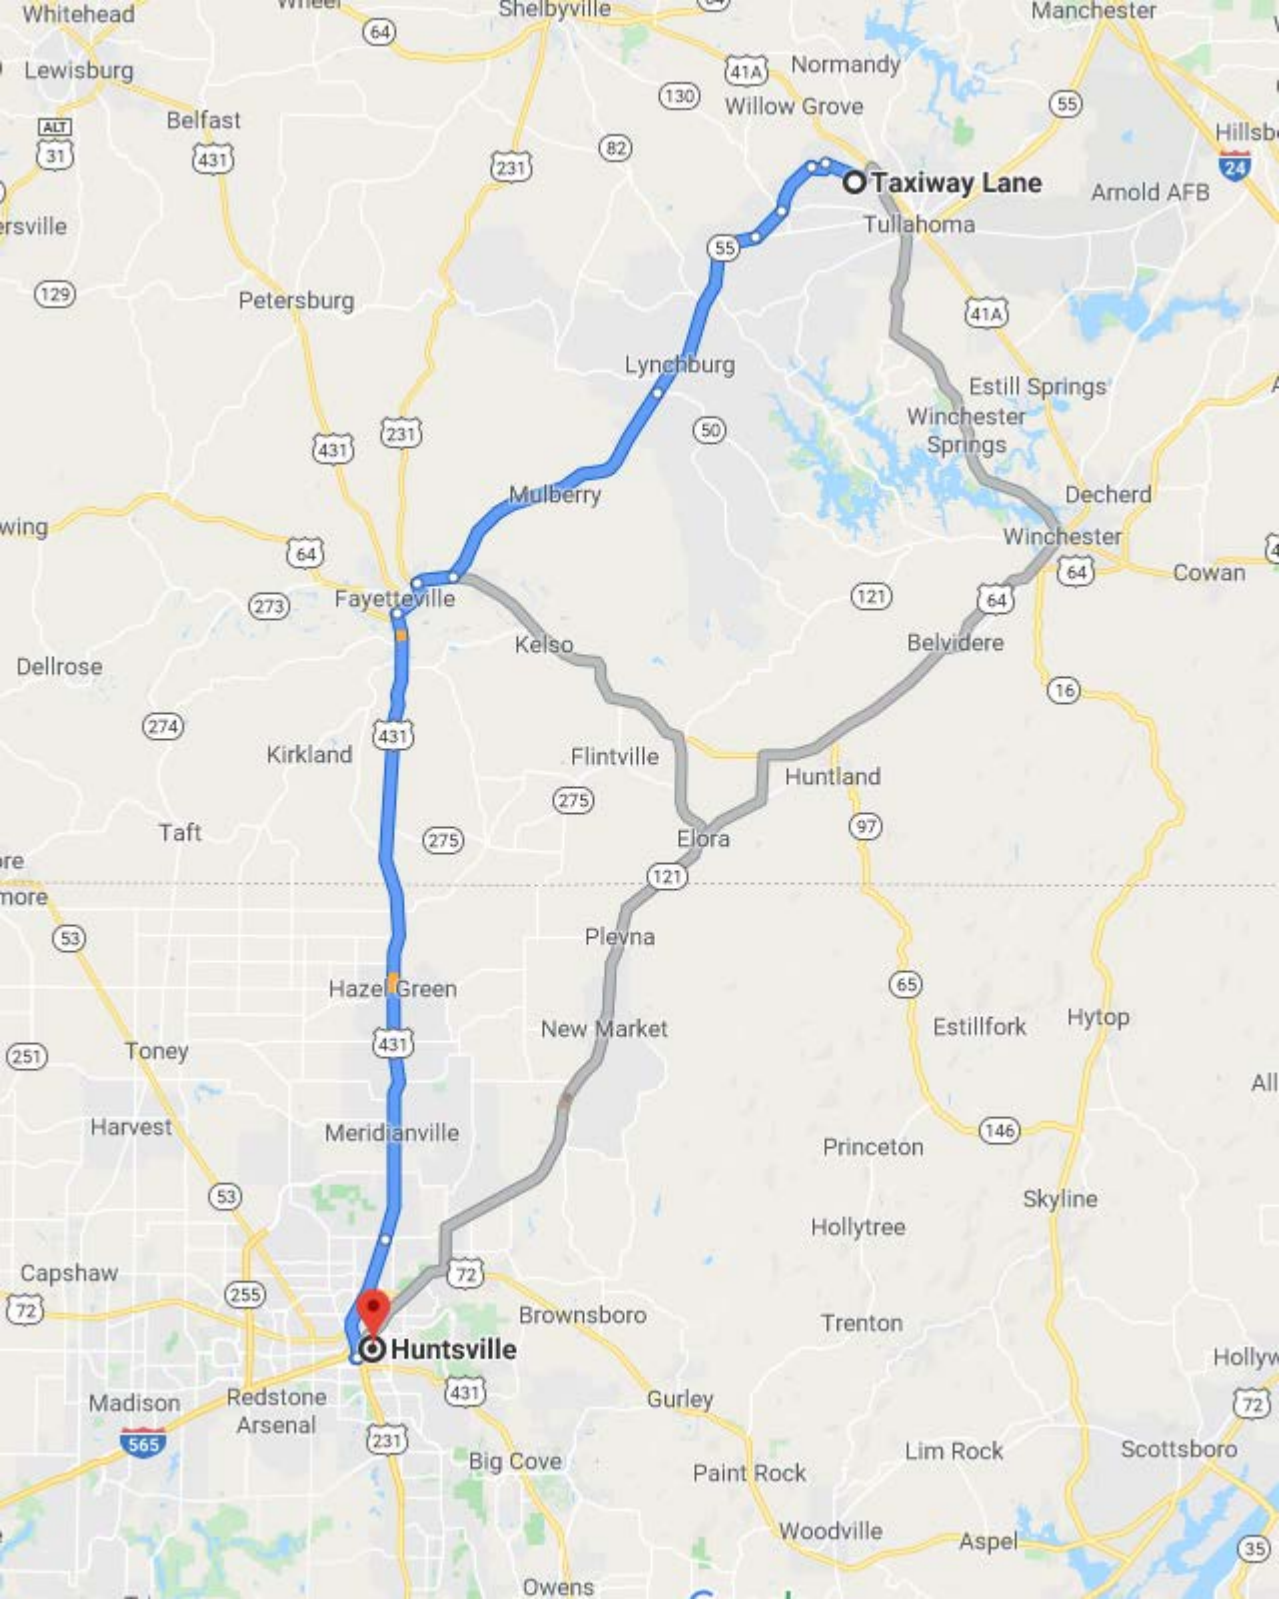

Tennessee Location
Tullahoma Business Air Park
Coffee County, TN

Radius Map
Tullahoma Business Air Park
Coffee County, TN

Taxway Lane

Huntsville

Belfast

Petersburg

Lynchburg

Mulberry

Fayetteville

Kelso

Flintville

Elora

Plevna

New Market

Meridianville

Brownsboro

Estill Springs

Tullahoma

Willow Grove

Normandy

Manchester

Hillsboro

Arnold AFB

Lewisburg

Big Cove

Owens

Taxiway Lane

Map labels include: Noah, Summitville, Viola, Irving College, Lees Sta, Wartrace, Manchester, Winton Town, Beersheba Springs, Pailo, Normandy, Willow Grove, Hillsboro, Arnold AFB, Altamont, Gruetli-Laager, Palmer, Tullahoma, Pelham, Coalmont, Dunlap, Lynchburg, Estill Springs, Alto, Tracy City, Griffith Creek, Winchester Springs, Decherd, Sewanee, Whitwell, Prentice Cooper State Forest, Walden, Winchester, Cowan, Monteeagle, Jasper, Red Bank, Belvidere, Sherwood, Kimball, South Pittsburg, Whiteside, Lookout Mountain, Elora, Huntland, Orme, Bridgeport, Bryant, Trenton, Estillfork, Hytop, Bass, Allison, Stevenson, Higdon, Princeton, Skyline, Fabius, Flat Rock, Rising Fawn, Hollytree, Fackler, Amos Mill, Trenton, Hollywood, Ider, and LaFayette.