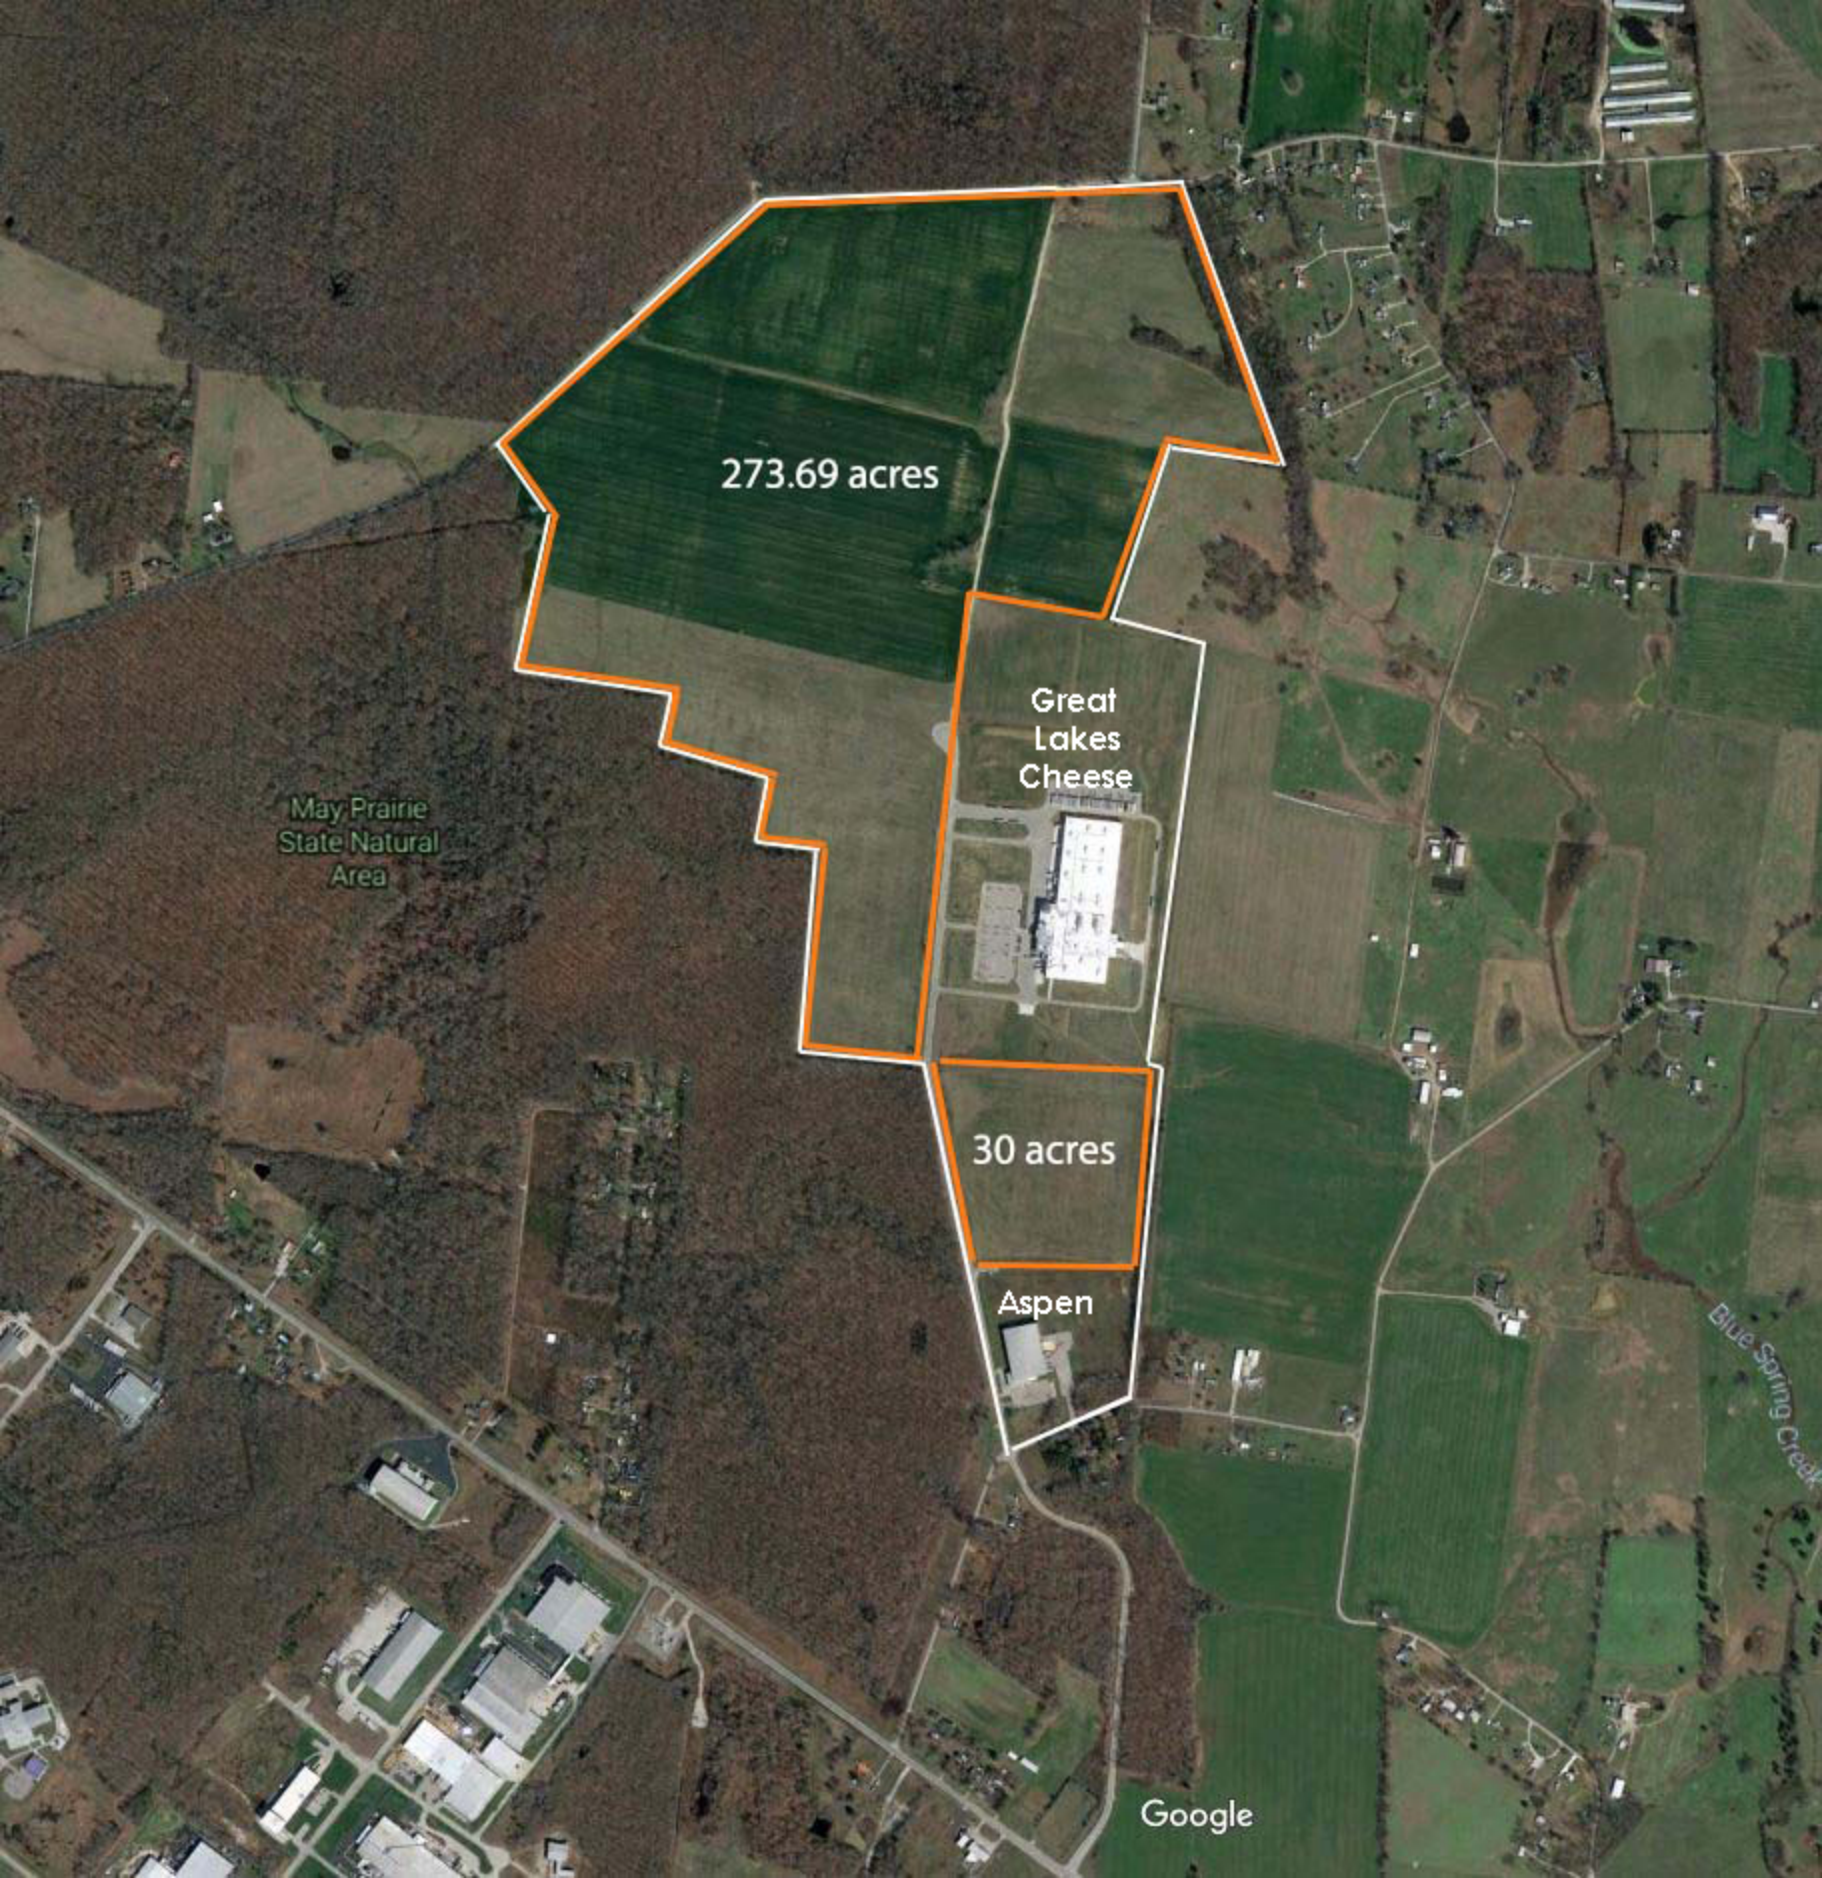

Industrial Board of
Coffee County

Tennessee Location
Manchester Industrial Park
Coffee County, TN

Radius Map
Manchester Industrial Park
Coffee County, TN

273.69 acres

Great
Lakes
Cheese

30 acres

Aspen

May Prairie
State Natural
Area

Blue Spring Creek

Google