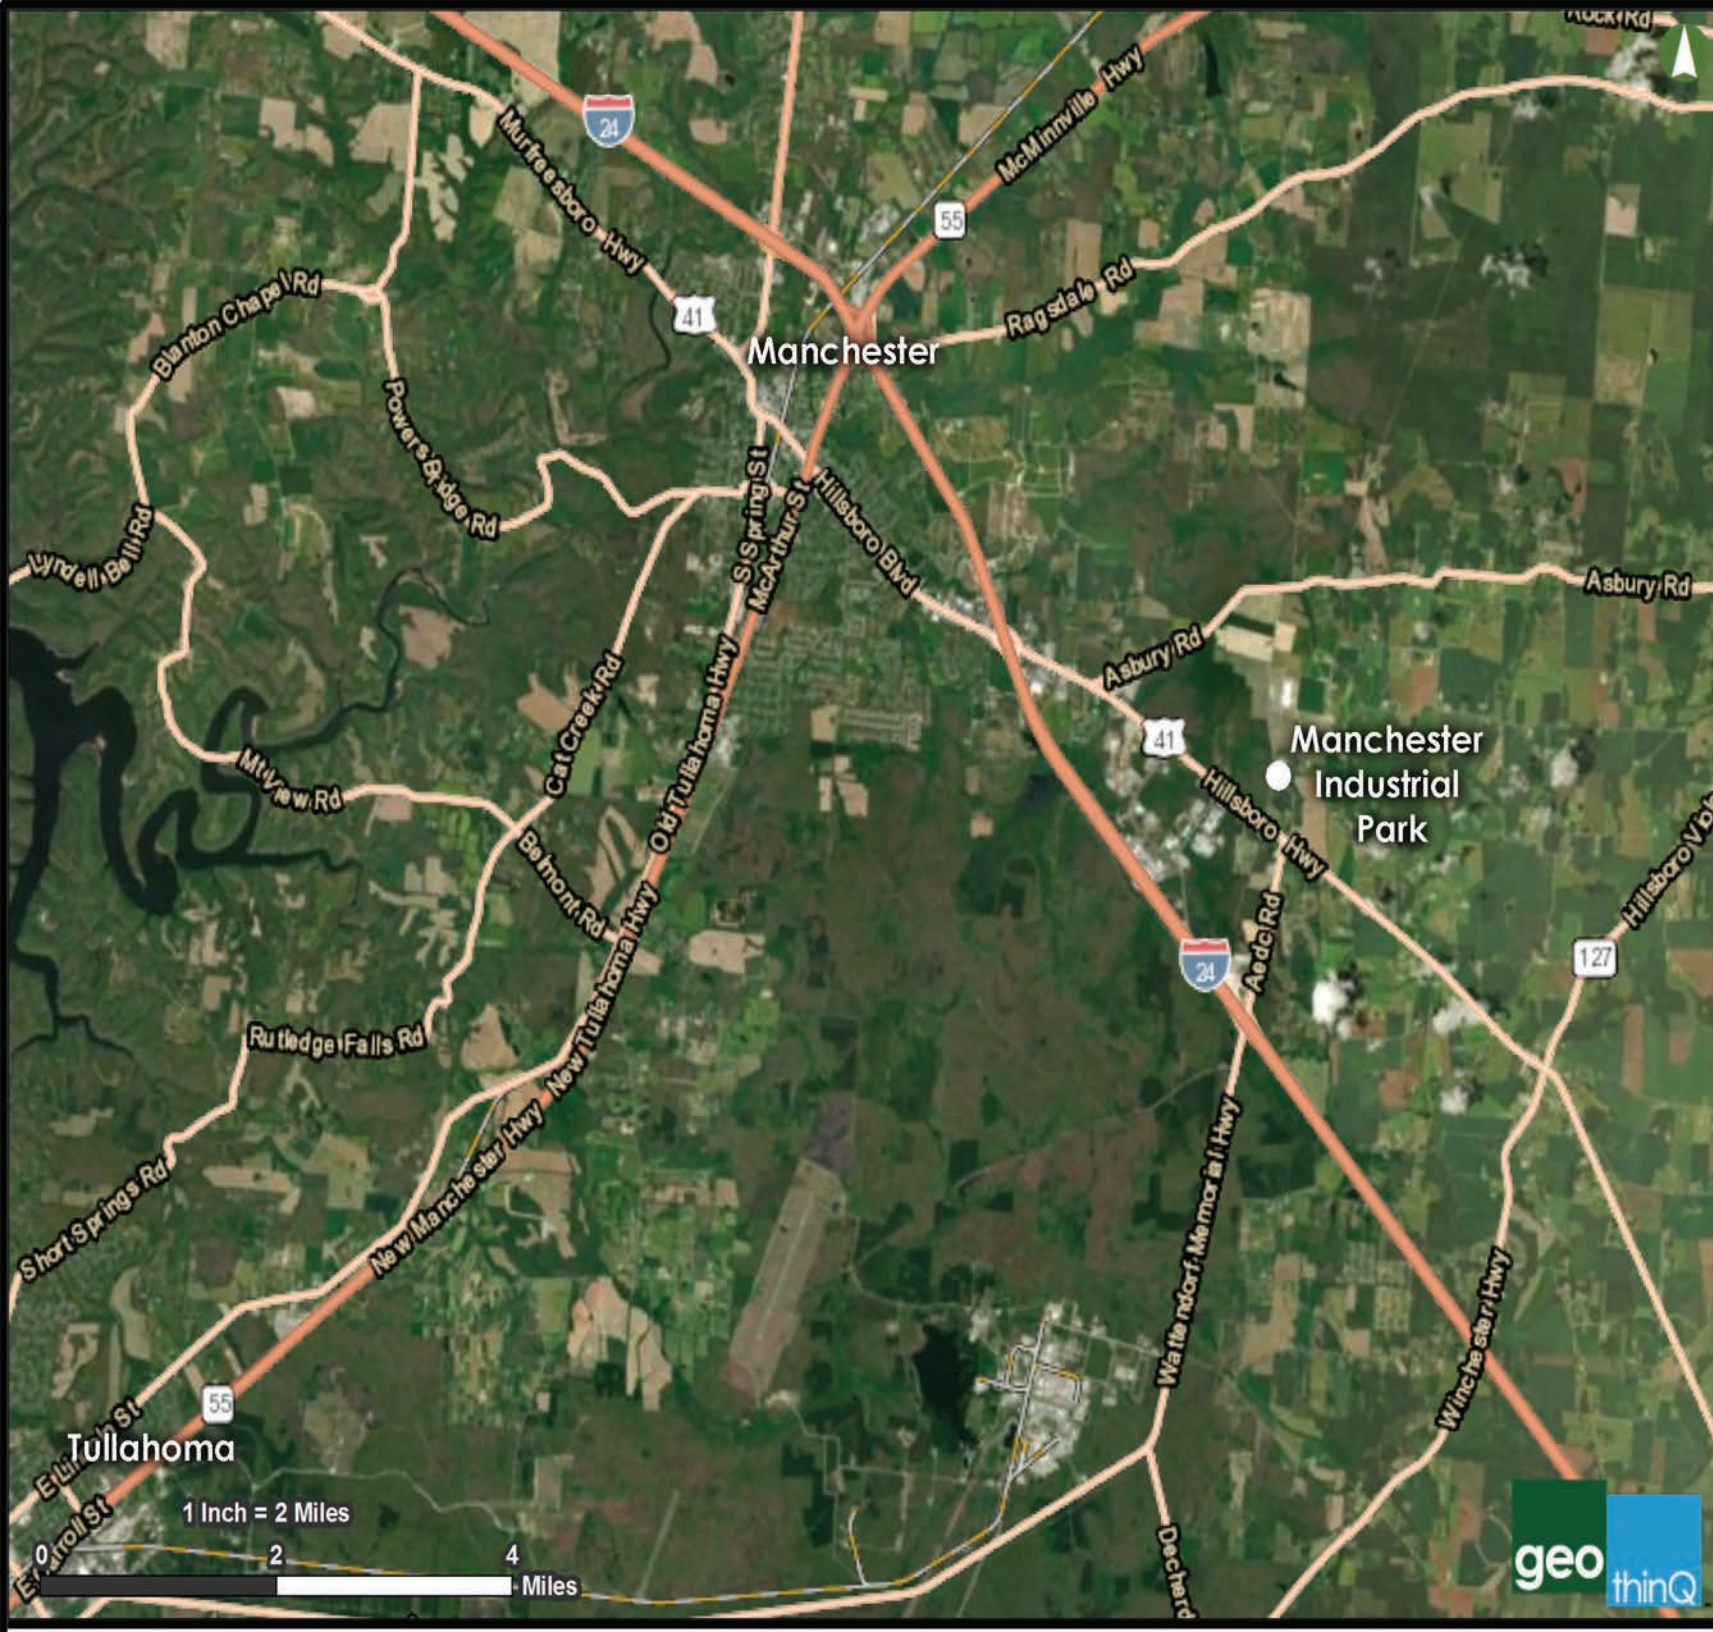

Industrial Board of
Coffee County

Tennessee Location
Manchester Industrial Park
Coffee County, TN

Radius Map
Manchester Industrial Park
Coffee County, TN

273.69 acres

Great
Lakes
Cheese

30 acres

Aspen

May Prairie
State Natural
Area

Blue Spring Creek

Google