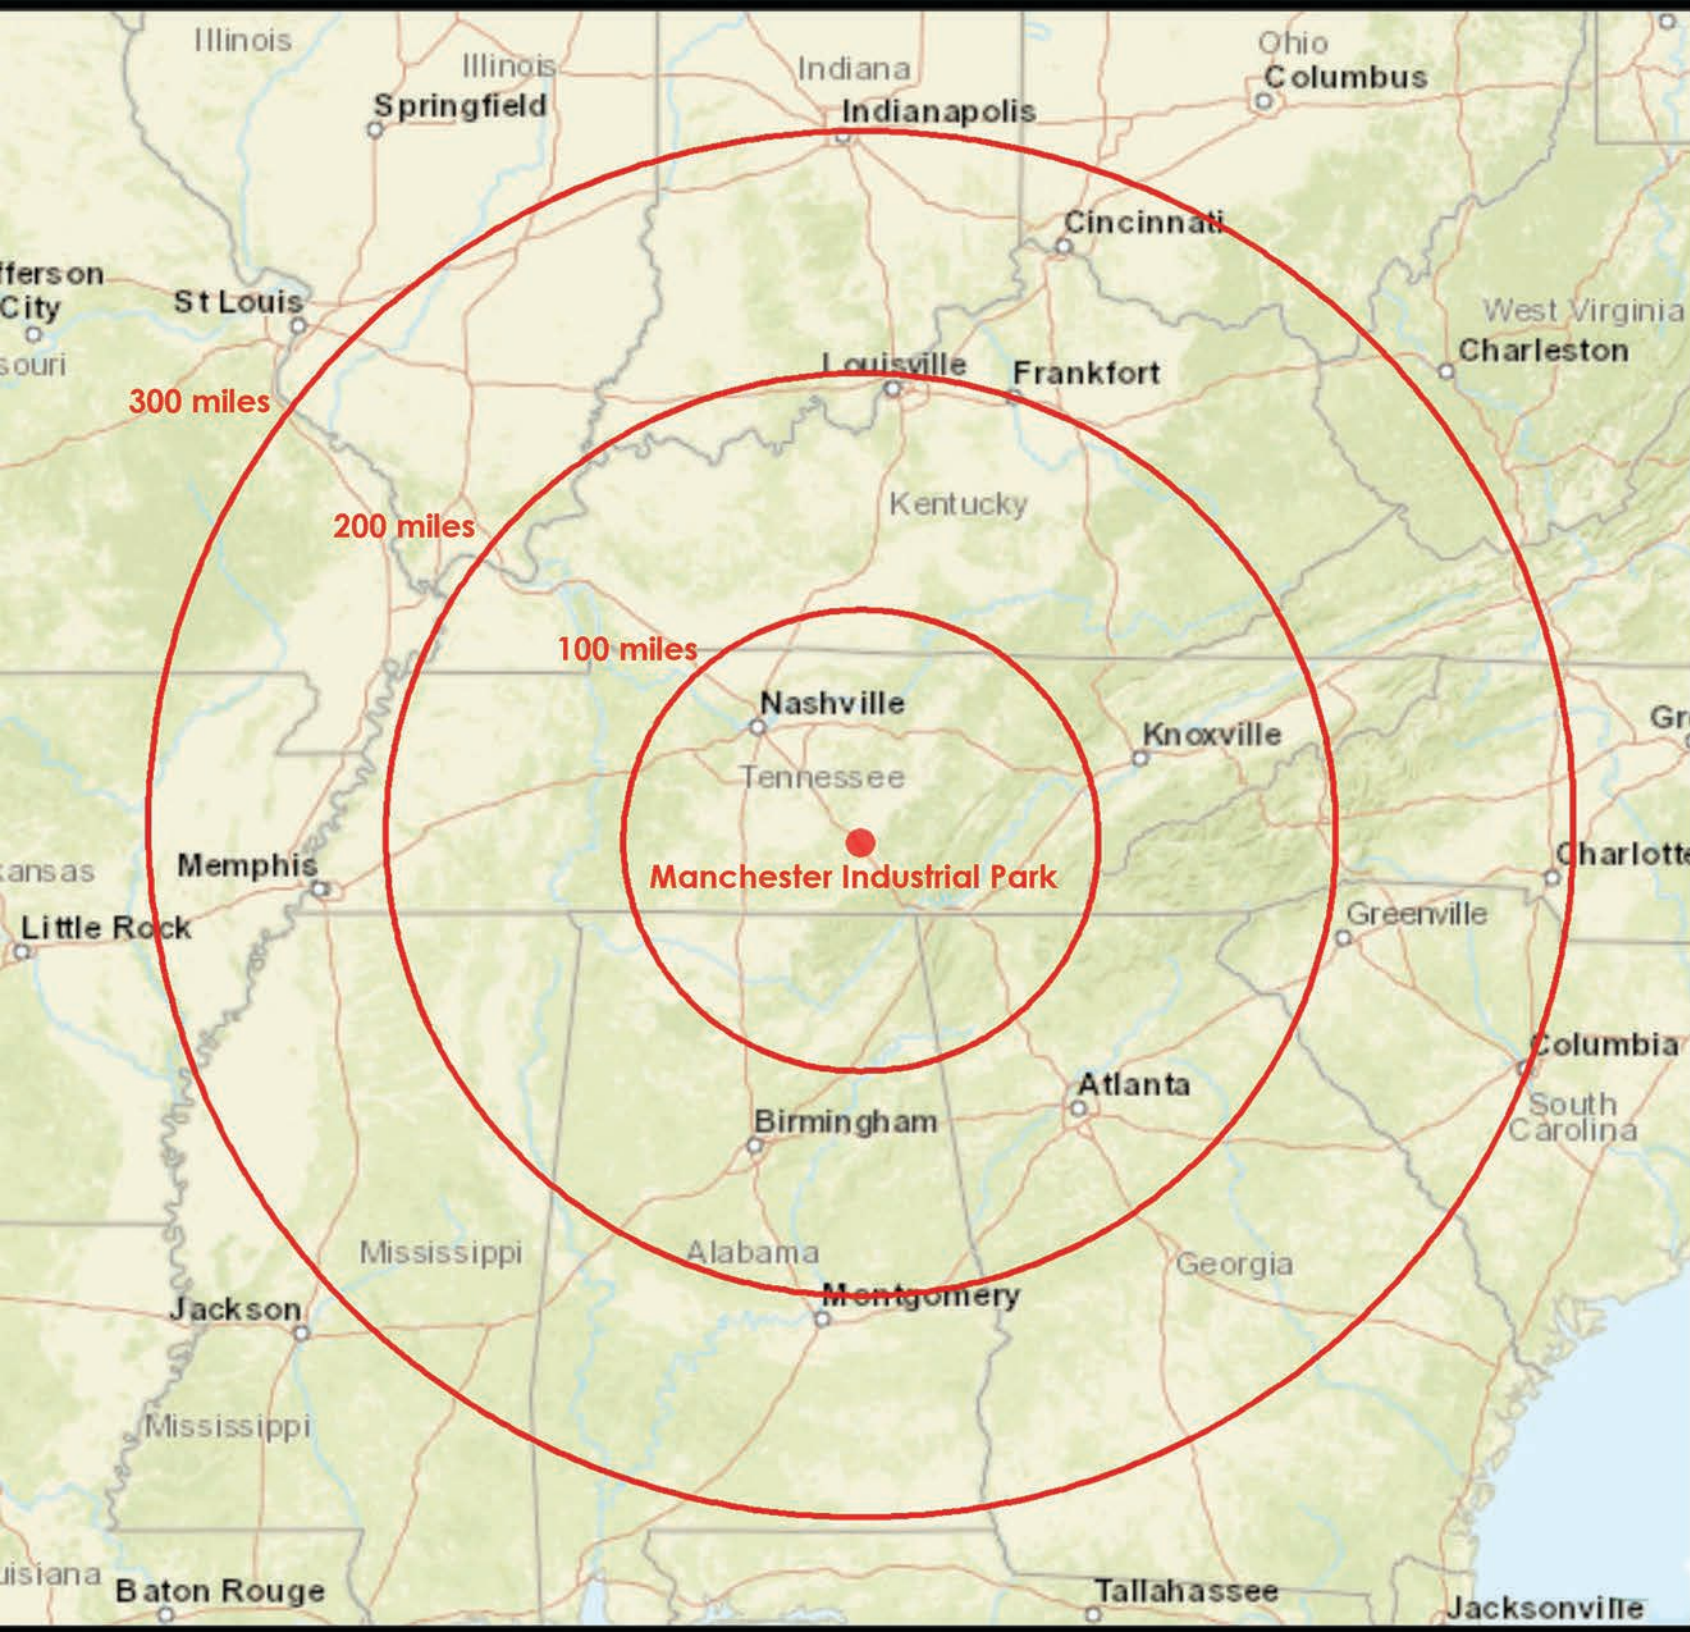

Industrial Board of
Coffee County

Tennessee Location
Manchester Industrial Park
Coffee County, TN

Radius Map
Manchester Industrial Park
Coffee County, TN

273.69 acres

Great
Lakes
Cheese

30 acres

Aspen

May Prairie
State Natural
Area

Blue Spring Creek

Google