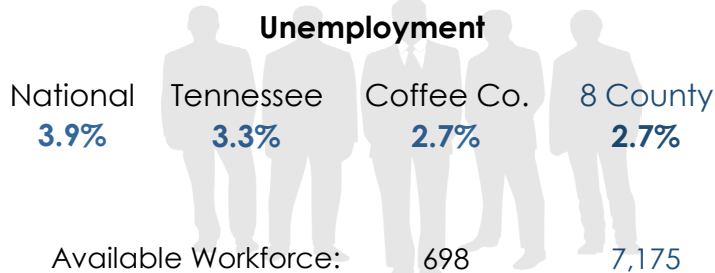

Coffee County, TN - Manchester & Tullahoma

Where is Coffee County, TN?

Manchester TN, County Seat, is located along I-24 at exits 105 thru 117

City of Tullahoma is located 12 miles SW of Manchester via Hwy 55

Coffee County is centrally located to:

- Nashville, TN/ Nashville Int'l Airport (BNA) 66 Miles, I-24 West
- Chattanooga, TN/Chattanooga Metropolitan Airport (CHA) 81 Miles, I-24 East
- Huntsville, AL/ Huntsville International Airport (HSV), 81 Miles, Hwy 64 South
- Atlanta, GA/Atlanta International Airport (ATL) 194 Miles, I-24 East & I-75 South

Community

Population ² 59,831

Cost of Living 2023 ³

22,741 Households ²

Median Income ² **$55,370**
Median Age ² **42.1**

Median Home Value ² **$212,782**
Living in Same House 1+ years ¹ **84.0%**

Sources: 1: quickfacts.census.gov, 2: tvasites.com, 3: bestplaces.net/county/tennessee/coffee, 4: Coffee County, Manchester, & Tullahoma codes depts.

Labor

Industries

February 2024 Unemployment Report

Source: 2023 IBCC Mfg Dir.

Coffee County is home to 5 Industrial/Business Parks, each with buildings and/or land available.