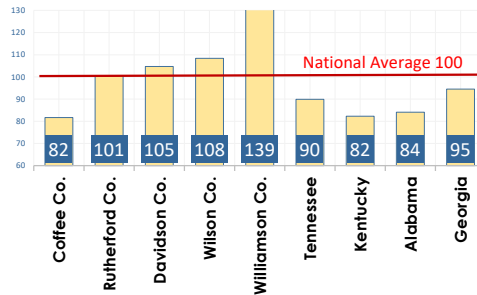

Community

Population ² 59,831

Cost of Living 2023 ³

22,741 Households ²

Median Income ² **\$55,370**
Median Age ² **42.1**

Median Home Value ² **\$212,782**
Living in Same House 1+ years ¹ **84.0%**

Sources: 1: quickfacts.census.gov, 2: tvasites.com, 3: bestplaces.net/county/tennessee/coffee, 4: Coffee County, Manchester, & Tullahoma codes depts.