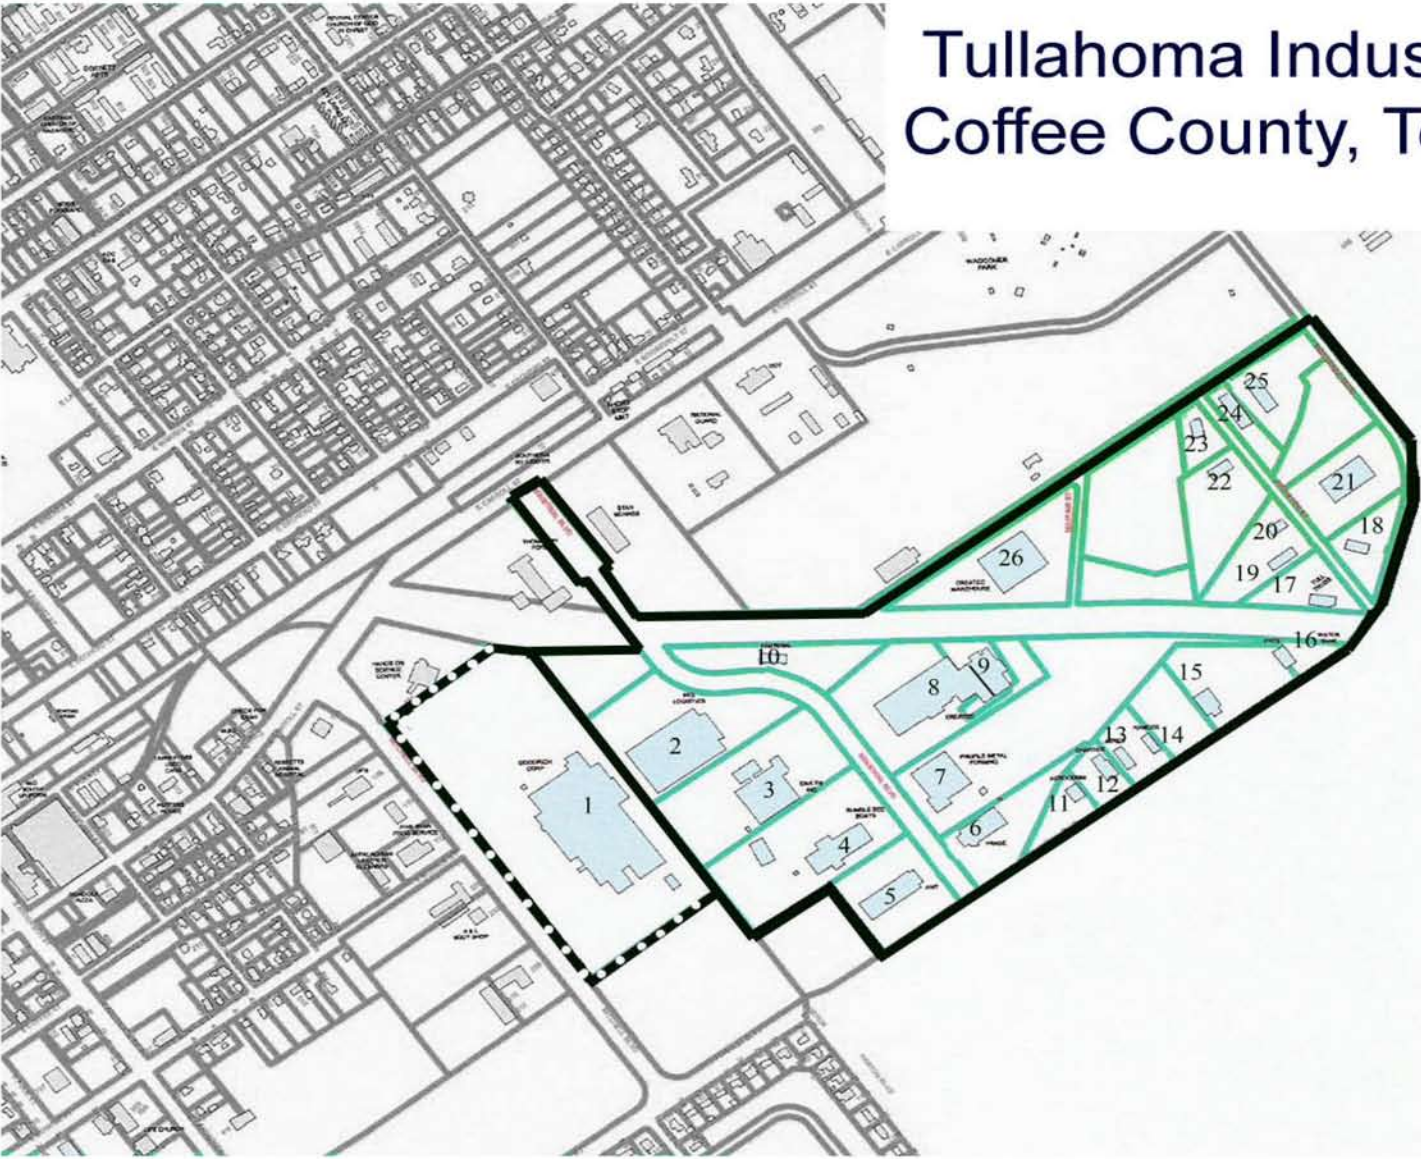

Tullahoma Industrial Park Coffee County, Tennessee

1	Goodrich	Mfg
2	IWS	Distribution
3	Oak Technical	Mfg
4	Bumble Bee Boats	Mfg
5	AMT/ADJ	Mfg
6	Trade Envelopes	Mfg
7	Architectural Wall Products	Mfg
8	Createc	Mfg
9	JSP	Mfg
10	Fastenal	Sales
11	AeroComm	Service
12	Charter Communications	Service
13	K & S Communications	Service
14	Ranger Industries	Service
15	Tullahoma Industries	Mfg
16	FINS	Service
17	Accurate Automotive	Distribution
18	Oliver Rhoads & Assoc.	Service
19	Fulks Concrete Contractors	Service
20	Motion Industries (MI)	Sales, Service
21	empty	
22	The Bailey Co.	Sales, Service
23	Opti Logic	Mfg
24	empty	For Rent
25	Lyn Moore Campers	Mfg
26	Createc Warehouse	Distribution/Mfg

**Tullahoma Industrial Park
Coffee County
Tullahoma, Tennessee**

**INDUSTRIAL BOARD OF
COFFEE COUNTY**
1329 McArthur St. Ste. 4
Manchester, TN 37355
Phone: 931.723.5120