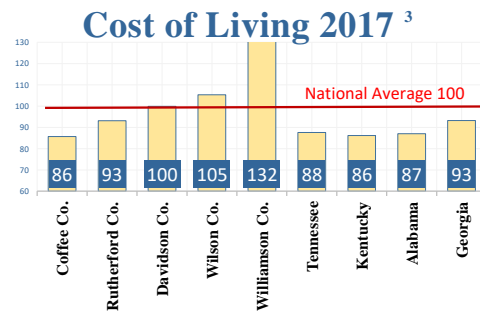

Community

Population ² 54,682 Citizens

21,170 Households ²

Median Income ²
\$41,590

Median Age ²
38.8

Median Home Sale Price ²
\$124,000

Living in Same House 1+ years ²
83.8%

Sources: 1: quickfacts.census.gov, 2: mecd.com/county-profiles/, 3: bestplaces.net/county/tennessee/coffee, 4: City and County Building & Codes Dept