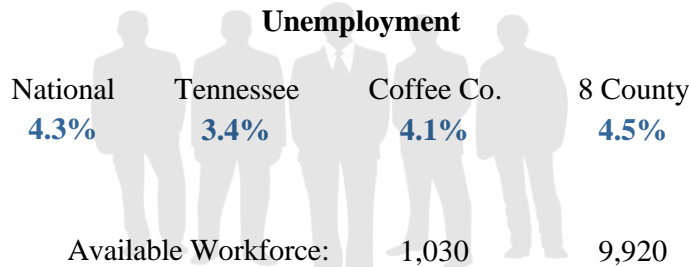

Labor

July 2017 Unemployment Report